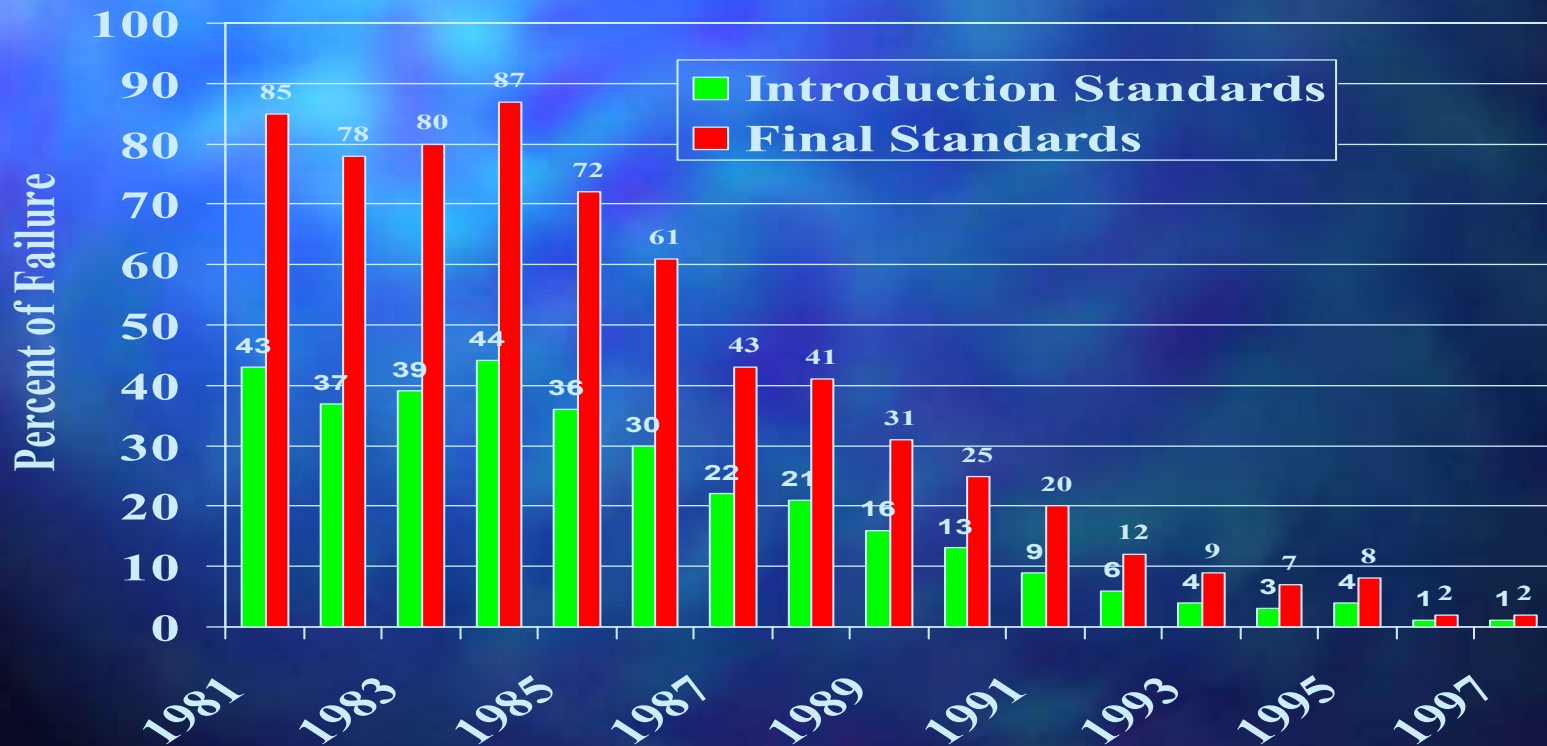

Oregon Vehicle Inspection Program

Decisions & Statistics

Ted Kotsakis - Presenter

TRUE STATISTICS FOR OREGON

- 100% pass rate on the "ready" first time the
 - 98% of the
 - 100% of their ver program
- maintain I/M

FAILURE RATE BY MODEL YEAR

INTRODUCTION STANDARDS/FINAL STANDARDS

Failure By Model Year

What is Oregon's Failure Rate vs Model Year and Test Type?

What Is Oregon's Vehicle Model Year Population Trend?

How Does Oregon's OBD Test Compare to its BAR-31 Test?

(Jan 14 - Jan 19) 2002
 2,972 Vehicles Tested
 Four Phase BAR-31 Test

■	Pass	BAR-31	Pass	OBD
■	Fail	BAR-31	Pass	OBD
■	Pass	BAR-31	Fail	OBD
■	Fail	BAR-31	Fail	OBD

Model Years

1996 = 587
 1997 = 353
 1998 = 710
 1999 = 331
 2000 = 813
 2001 = 167
 2002 = 11

Overall Result
 Fail BAR-31 = 93 or 3.13%
 Fail OBD = 101 or 3.40%

93.98%
2,793

How Does the OBD Failure Trend Compare to the BAR-31 Failure Trend?

How do Oregon's OBD Test Times Compare to Emission Test Times?