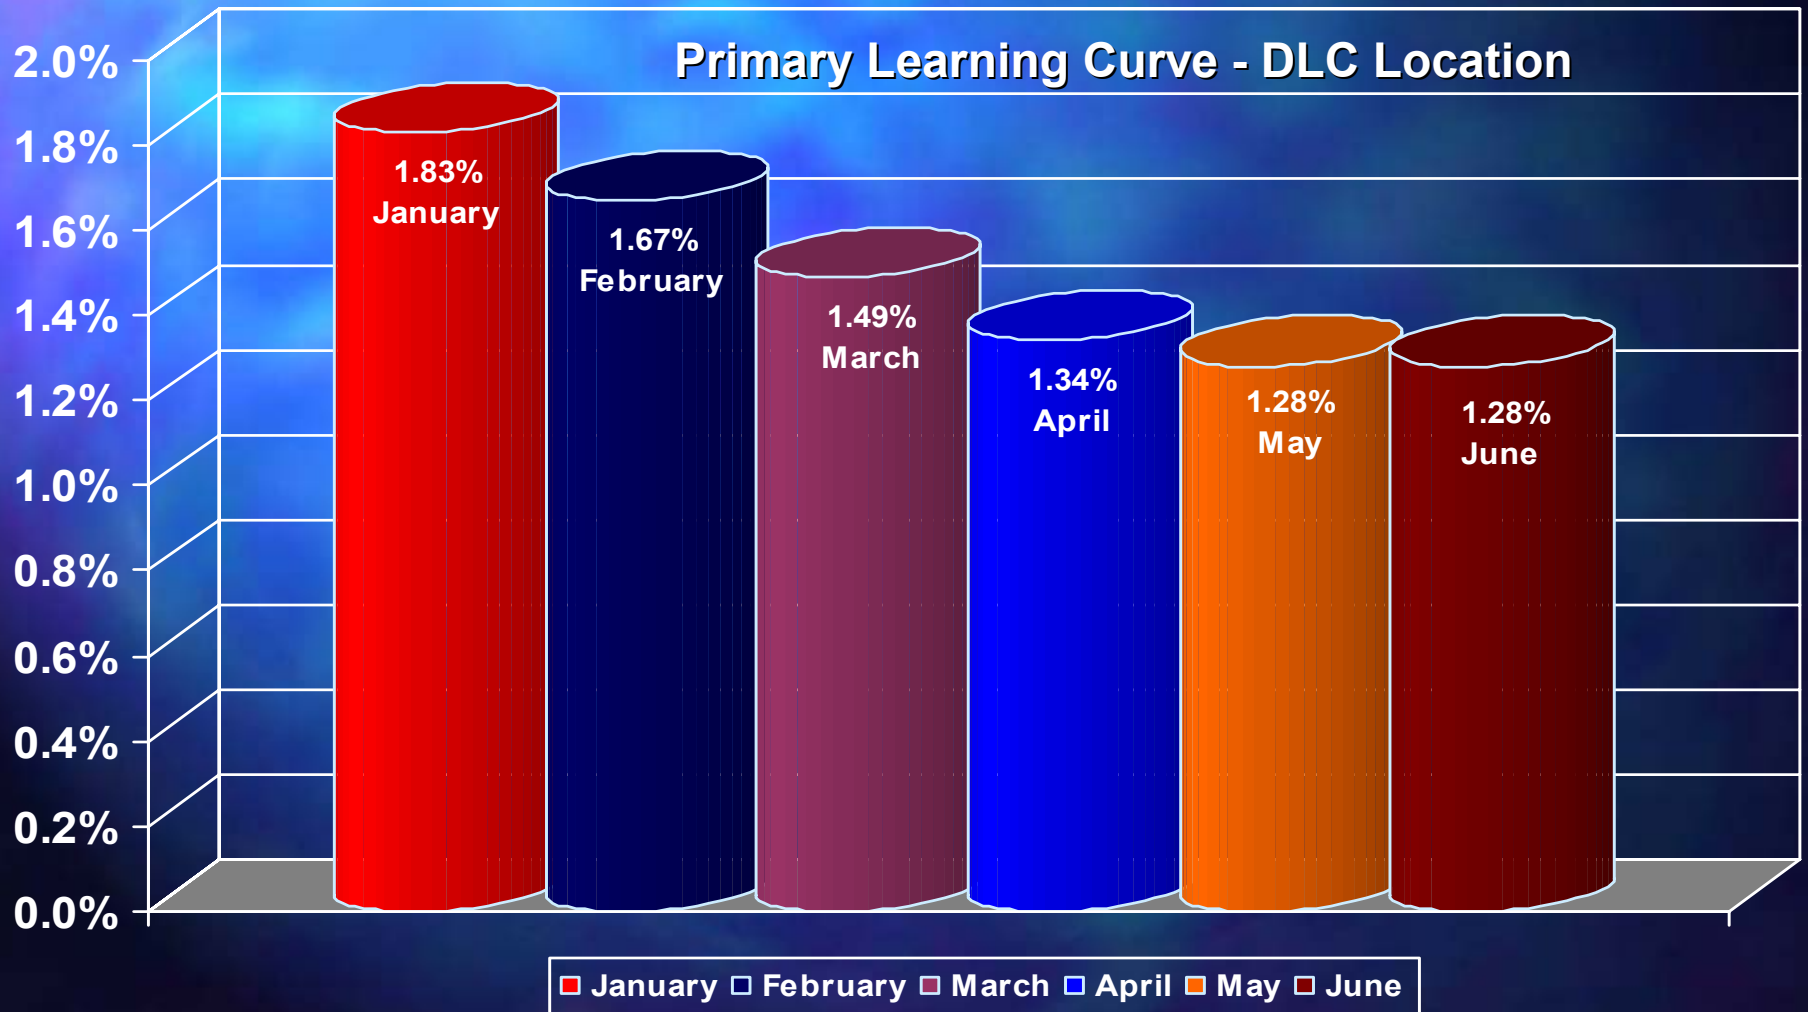

What is Oregon's MIL Repair Effectiveness & Not-Ready Rate?

804 Vehicles Tested Between Dec 2000 - Apr 2001

How Many DTCs Do Failing Vehicles Have?

How Does Oregon's OBD Bypass Data Break Down?

Is Oregon's OBD Bypass Rate Improving With Time?