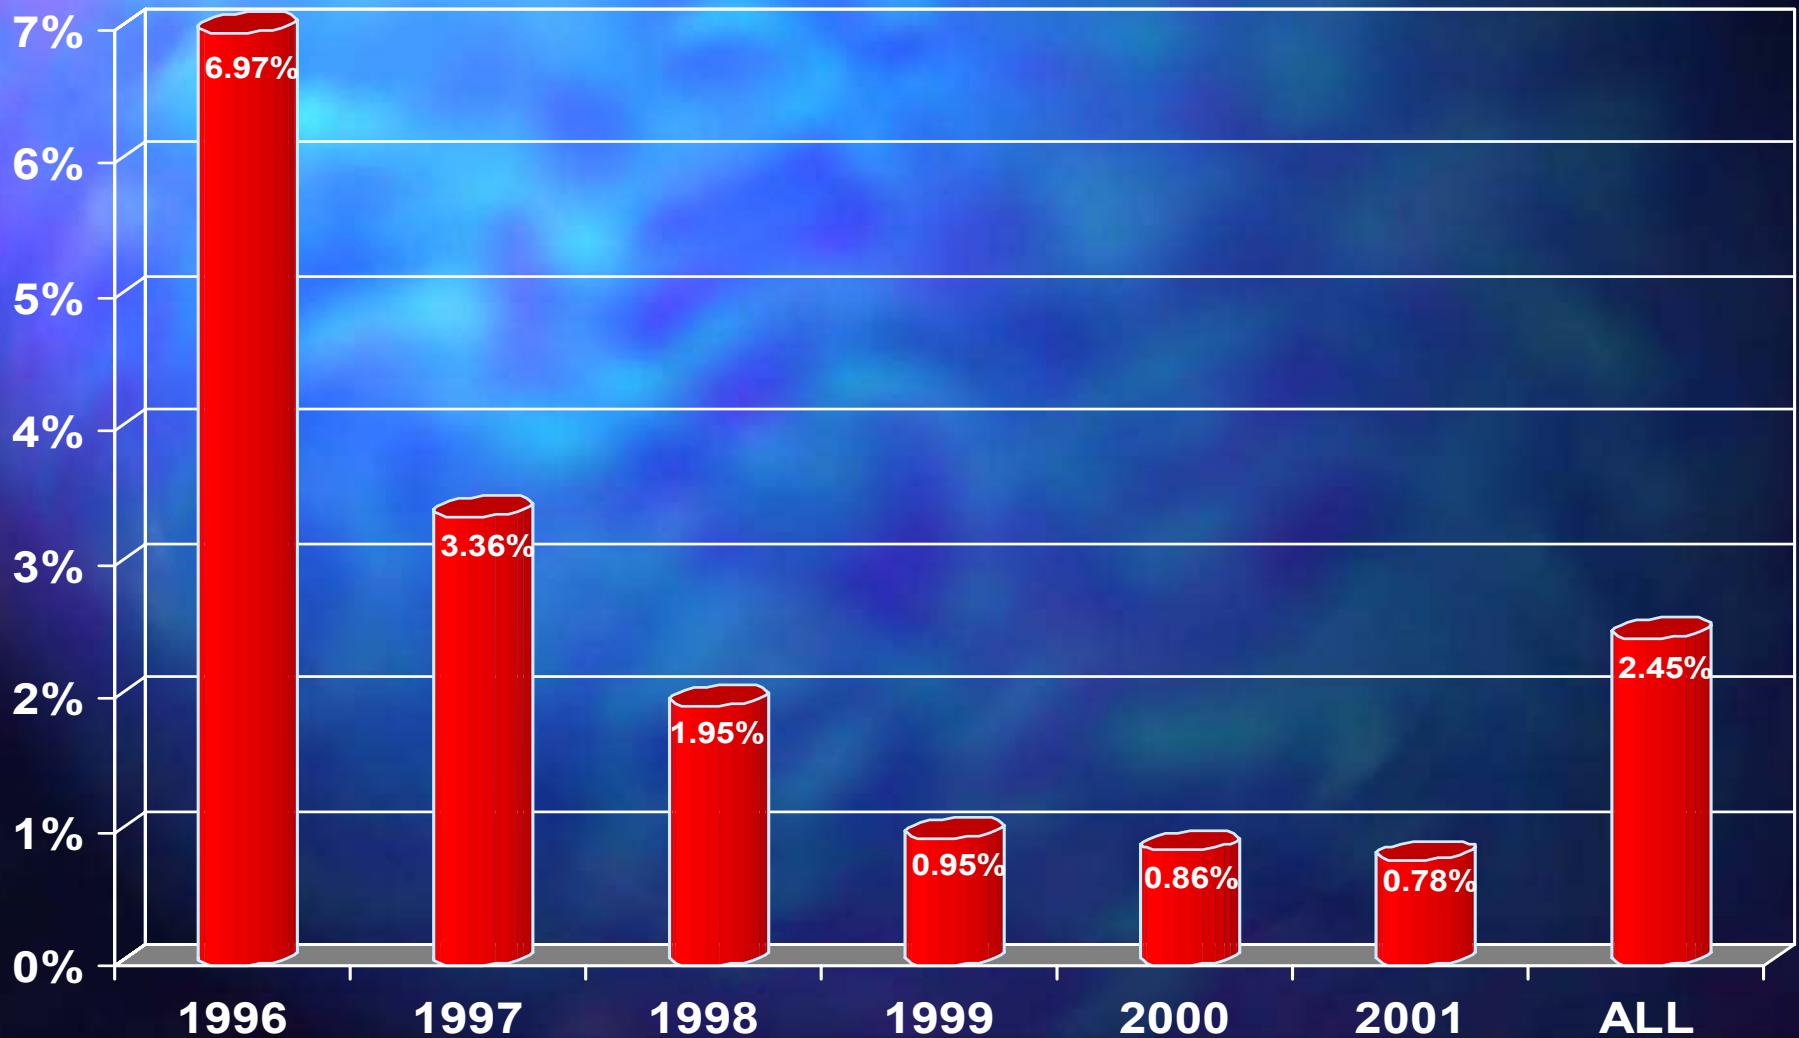

What is Oregon's OBD Fail Rate by Model Year?