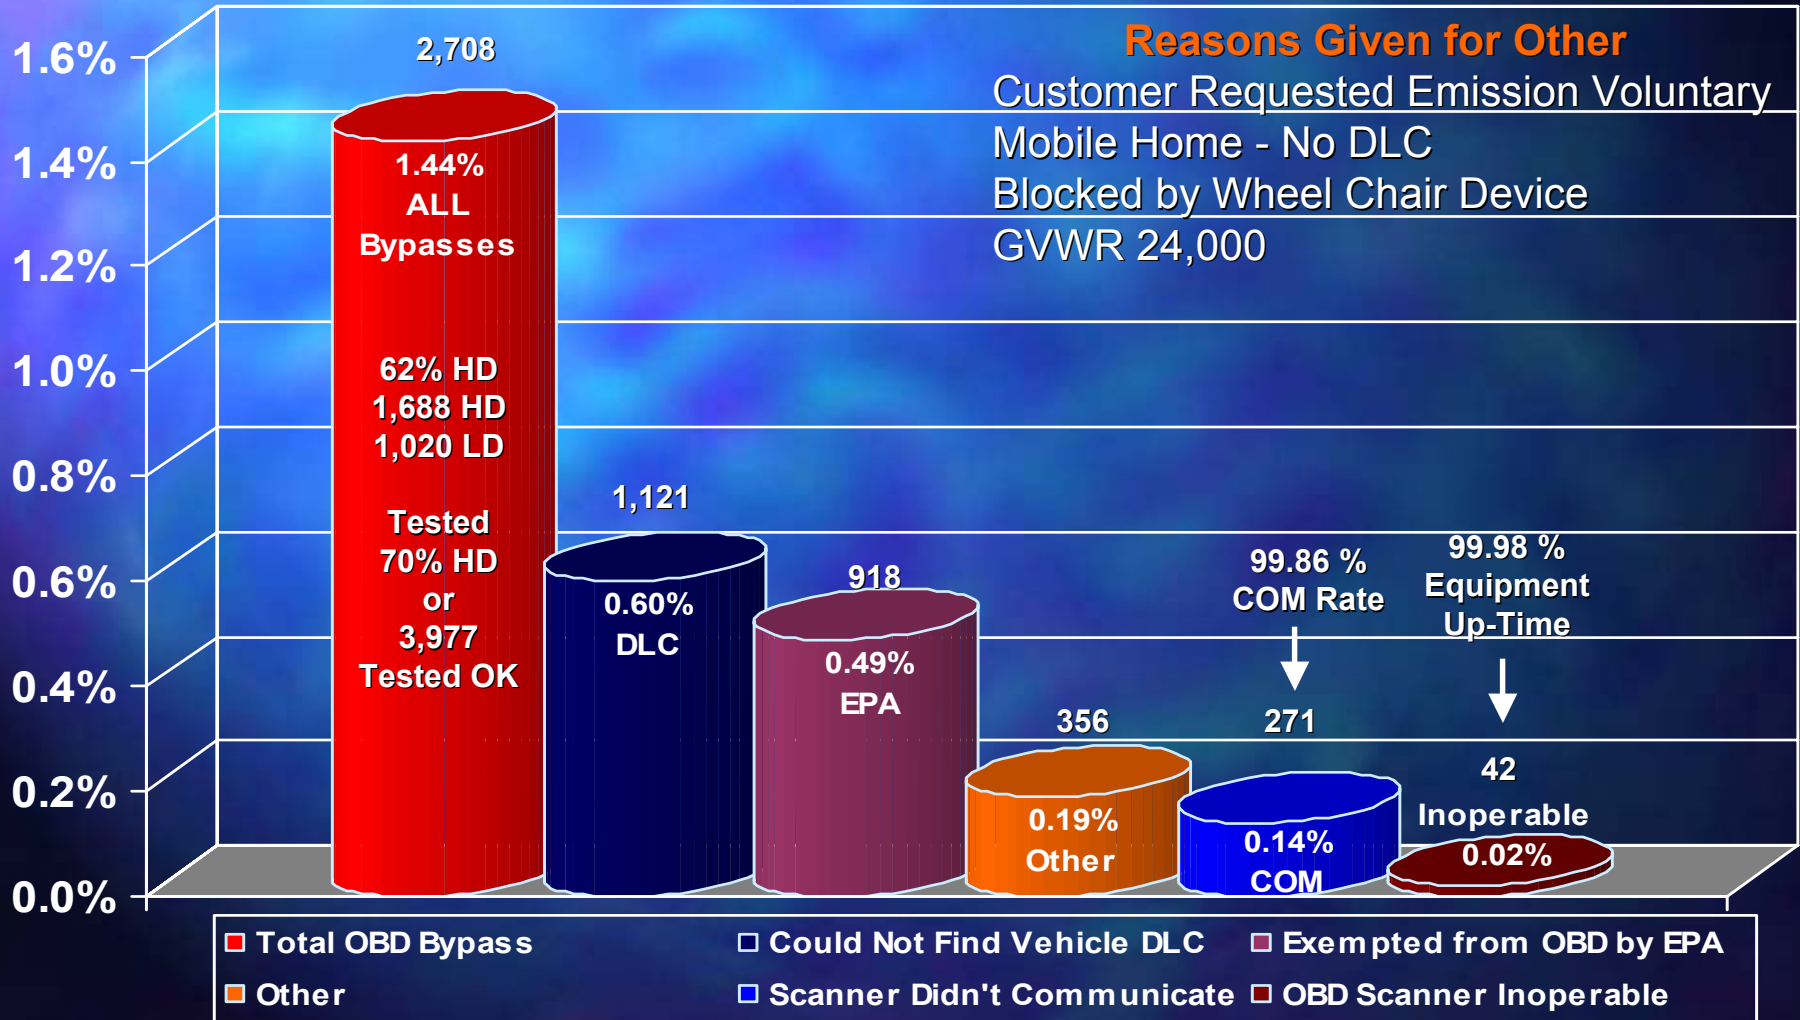

What is Oregon's MIL Repair Effectiveness & Not-Ready Rate?

804 Vehicles Tested Between Dec 2000 - Apr 2001

How Many DTCs Do Failing Vehicles Have?

How Does Oregon's OBD Bypass Data Break Down?

Is Oregon's OBD Bypass Rate Improving With Time?

What Are Oregon's Top Ten Diagnostic Trouble Codes?

What Are Oregon's Top Vehicle OBD System Failures?

Based upon ALL DTC's Grouped by System

- | | | |
|--------------------------------------|-------------------------------------|------------------------------------|
| ■ Px1xx Fuel & Air Metering | ■ Px4xx Auxiliary Emission Controls | ■ Px3xx Ignition System or Misfire |
| ■ Px5xx Speed, Idle, Auxiliary Input | ■ Px7xx Transmission | ■ Px8xx Transmission |
| ■ Px2xx Fuel Control | ■ Px6xx Computer & Auxiliary Output | |