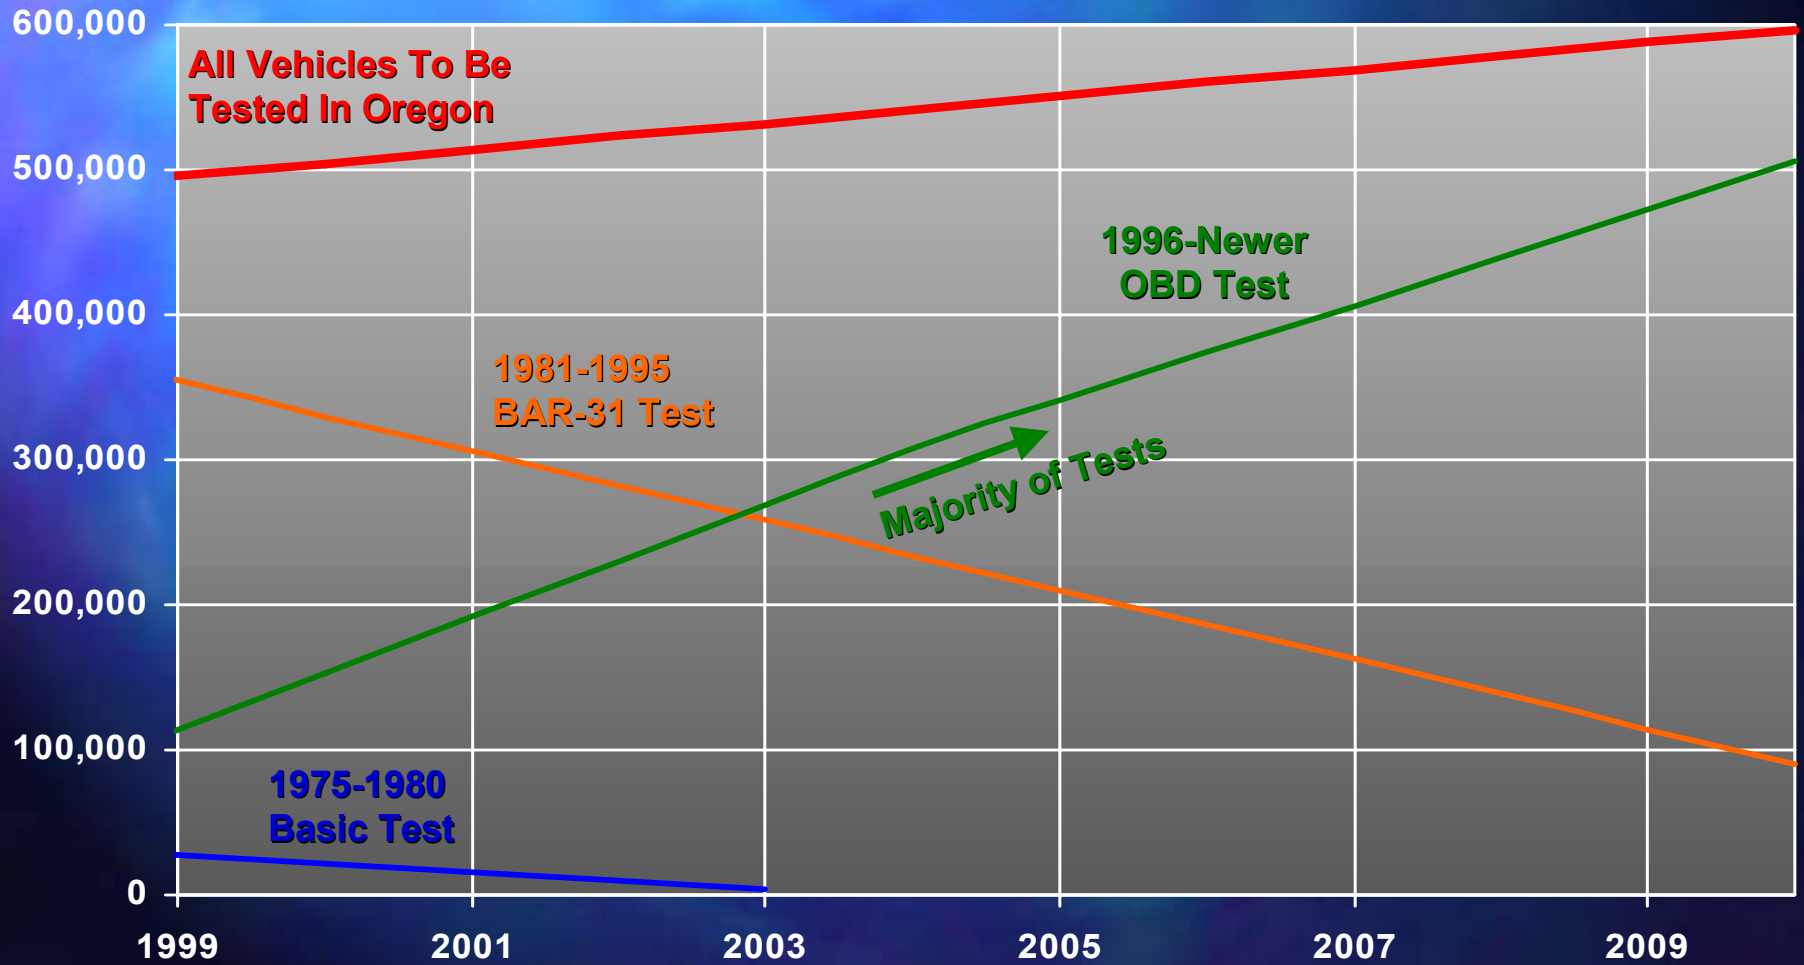

Oregon Vehicle Inspection Program

Decisions & Statistics

Ted Kotsakis - Presenter

TRUE STATISTICS FOR OREGON

- 100% pass rate on the "ready" first time the
 - 98% of the
 - 100% of their ver program
- maintain I/M

FAILURE RATE BY MODEL YEAR

INTRODUCTION STANDARDS/FINAL STANDARDS

Failure By Model Year

What is Oregon's Failure Rate vs Model Year and Test Type?

What Is Oregon's Vehicle Model Year Population Trend?

How Does Oregon's OBD Test Compare to its BAR-31 Test?

(Jan 14 - Jan 19) 2002
 2,972 Vehicles Tested
 Four Phase BAR-31 Test

■	Pass	BAR-31	Pass	OBD
■	Fail	BAR-31	Pass	OBD
■	Pass	BAR-31	Fail	OBD
■	Fail	BAR-31	Fail	OBD

Model Years

1996 = 587
 1997 = 353
 1998 = 710
 1999 = 331
 2000 = 813
 2001 = 167
 2002 = 11

Overall Result
 Fail BAR-31 = 93 or 3.13%
 Fail OBD = 101 or 3.40%

93.98%
2,793

How Does the OBD Failure Trend Compare to the BAR-31 Failure Trend?

How do Oregon's OBD Test Times Compare to Emission Test Times?