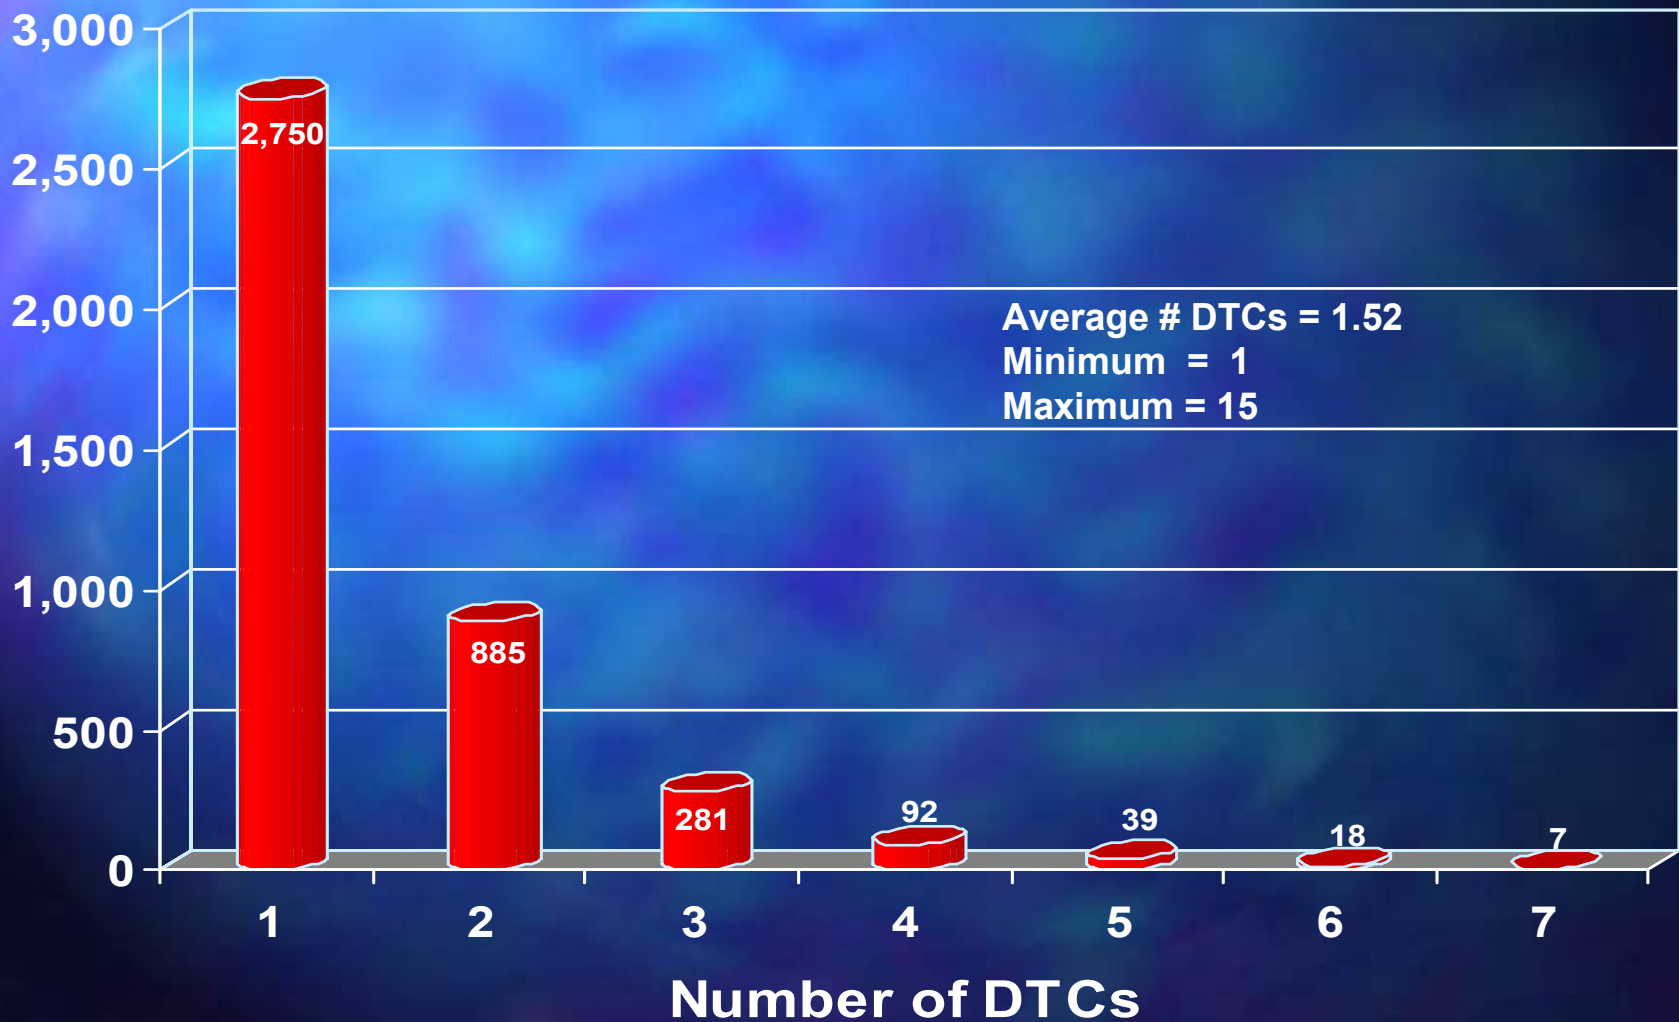

How Many DTCs Do Failing Vehicles Have?