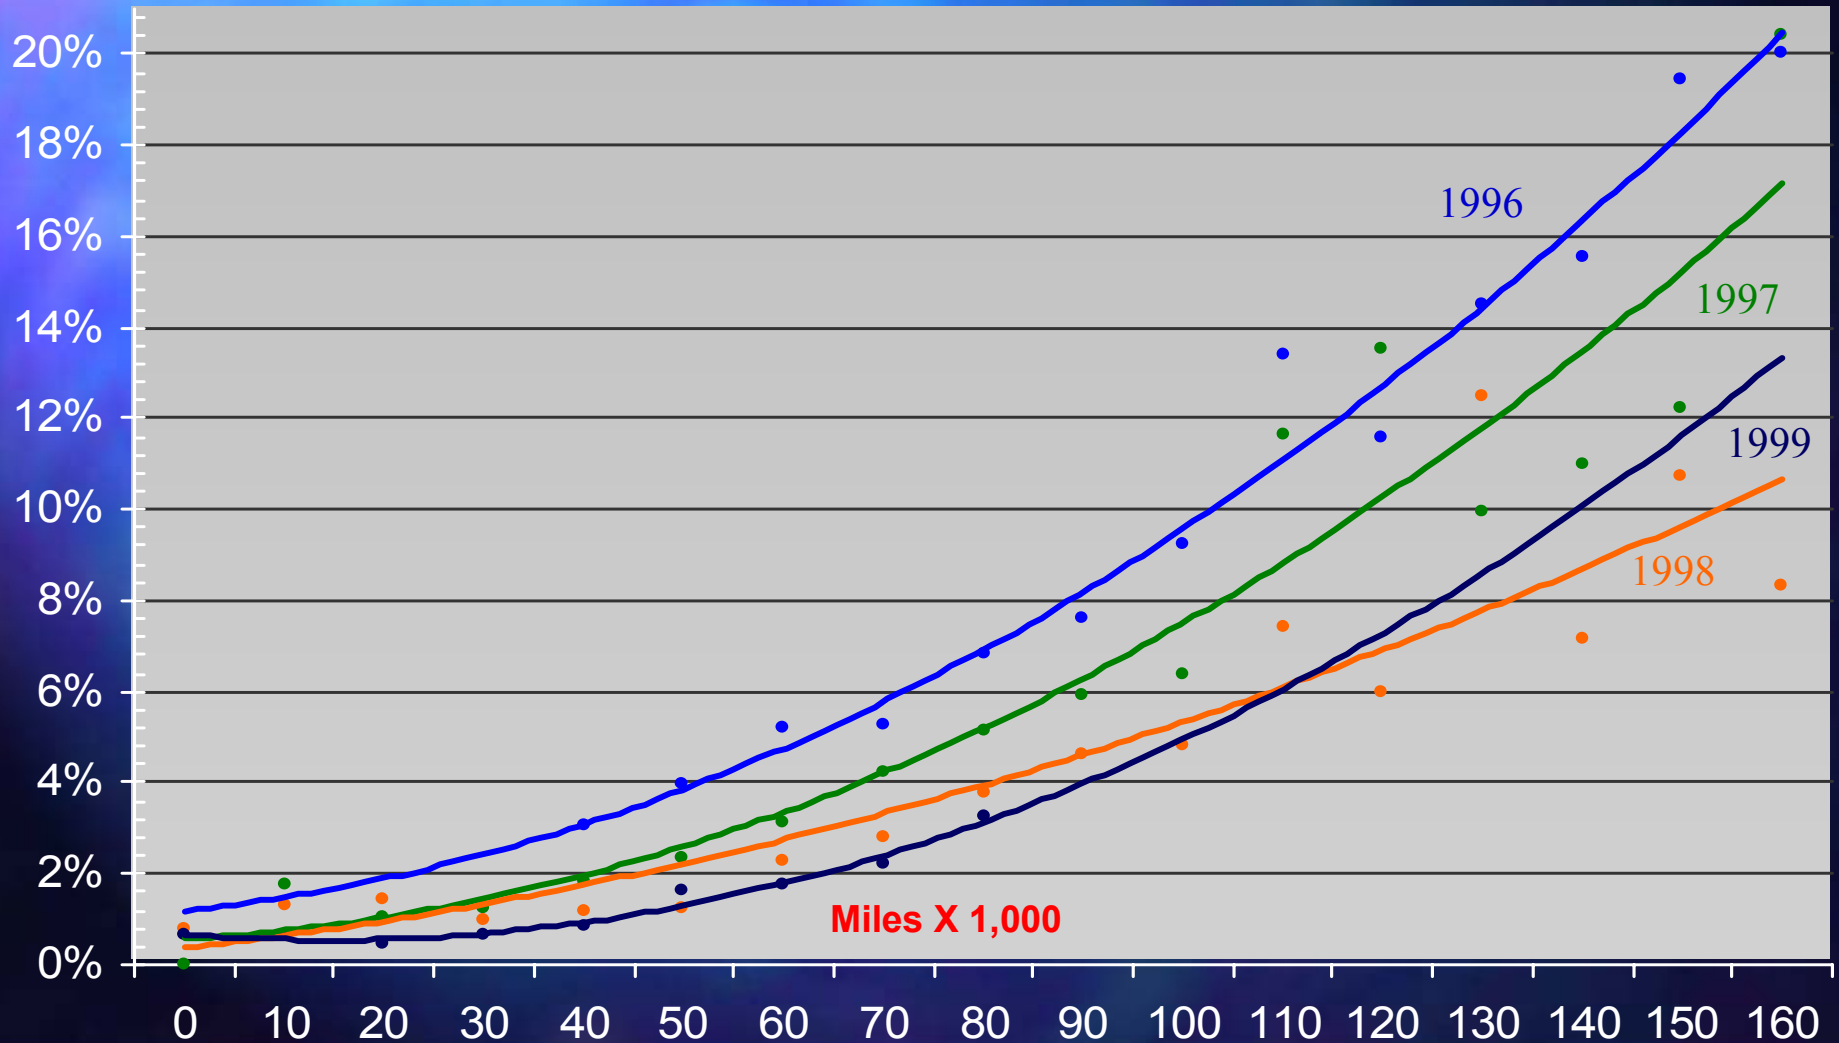

What is Oregon's OBD MIL Rate vs Mileage and Model Year?