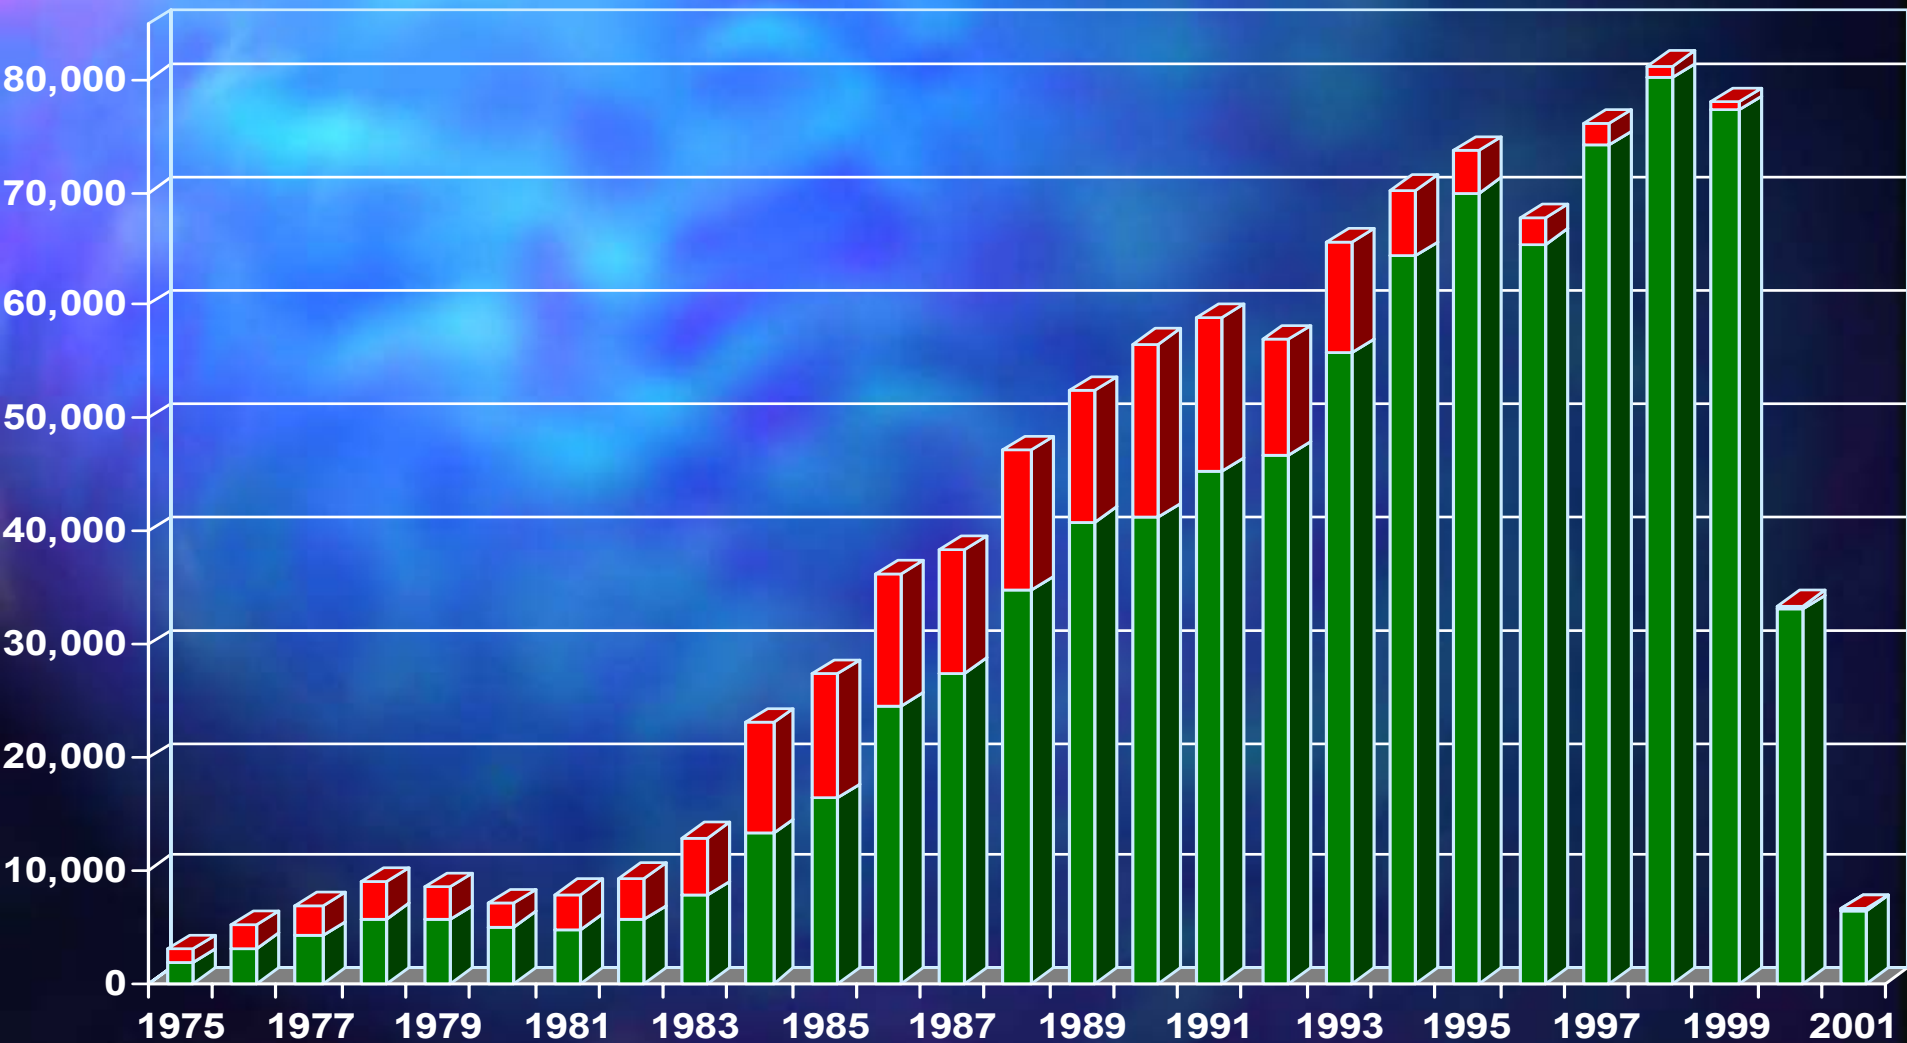

(Jan 14 - Jan 19) 2002
 2,972 Vehicles Tested
 Four Phase BAR-31 Test

■	Pass	BAR-31	Pass	OBD
■	Fail	BAR-31	Pass	OBD
■	Pass	BAR-31	Fail	OBD
■	Fail	BAR-31	Fail	OBD

Model Years

1996 = 587
 1997 = 353
 1998 = 710
 1999 = 331
 2000 = 813
 2001 = 167
 2002 = 11

What Are Oregon's Top Ten Diagnostic Trouble Codes?

What Are Oregon's Top Vehicle OBD System Failures?

Based upon ALL DTC's Grouped by System

- | | | |
|--------------------------------------|-------------------------------------|------------------------------------|
| ■ Px1xx Fuel & Air Metering | ■ Px4xx Auxiliary Emission Controls | ■ Px3xx Ignition System or Misfire |
| ■ Px5xx Speed, Idle, Auxiliary Input | ■ Px7xx Transmission | ■ Px8xx Transmission |
| ■ Px2xx Fuel Control | ■ Px6xx Computer & Auxiliary Output | |

What is Oregon's Vehicle Model Year Volume vs Failure Rate?

How do Manufacturers Compare 1996 OBD Versus 1995 BAR-31?