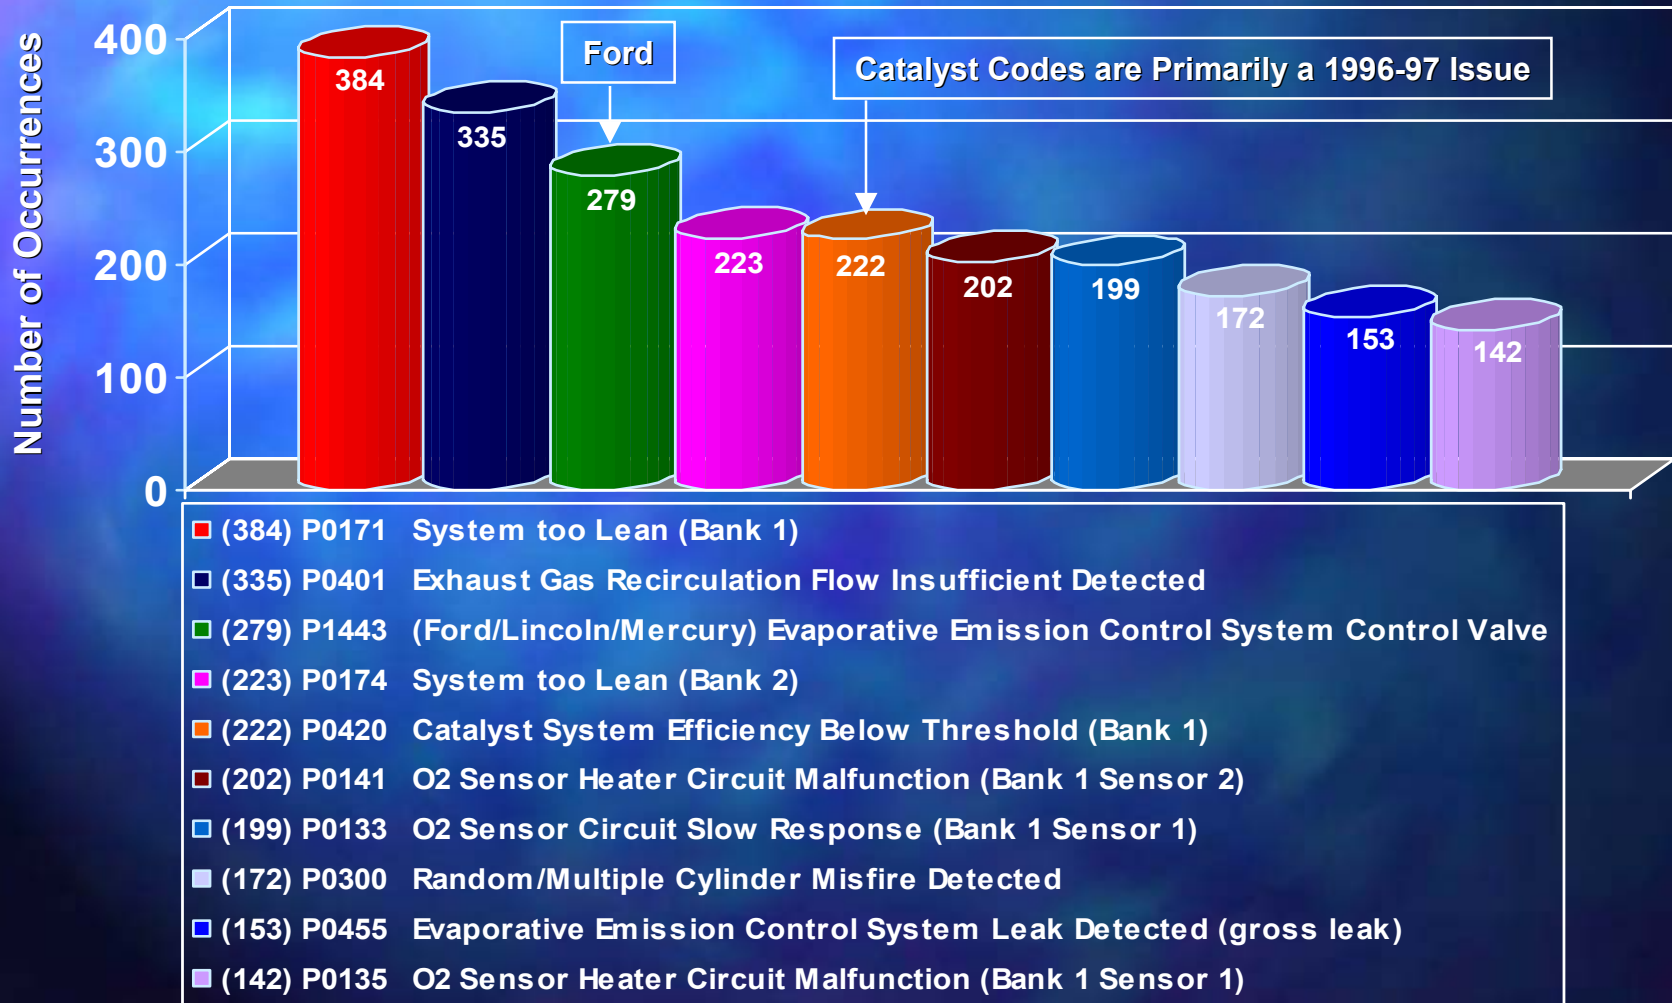

What is Oregon's MIL Repair Effectiveness & Not-Ready Rate?

804 Vehicles Tested Between Dec 2000 - Apr 2001

How Many DTCs Do Failing Vehicles Have?

How Does Oregon's OBD Bypass Data Break Down?

Is Oregon's OBD Bypass Rate Improving With Time?

What Are Oregon's Top Ten Diagnostic Trouble Codes?

What Are Oregon's Top Vehicle OBD System Failures?

Based upon ALL DTC's Grouped by System

- | | | |
|--------------------------------------|-------------------------------------|------------------------------------|
| ■ Px1xx Fuel & Air Metering | ■ Px4xx Auxiliary Emission Controls | ■ Px3xx Ignition System or Misfire |
| ■ Px5xx Speed, Idle, Auxiliary Input | ■ Px7xx Transmission | ■ Px8xx Transmission |
| ■ Px2xx Fuel Control | ■ Px6xx Computer & Auxiliary Output | |