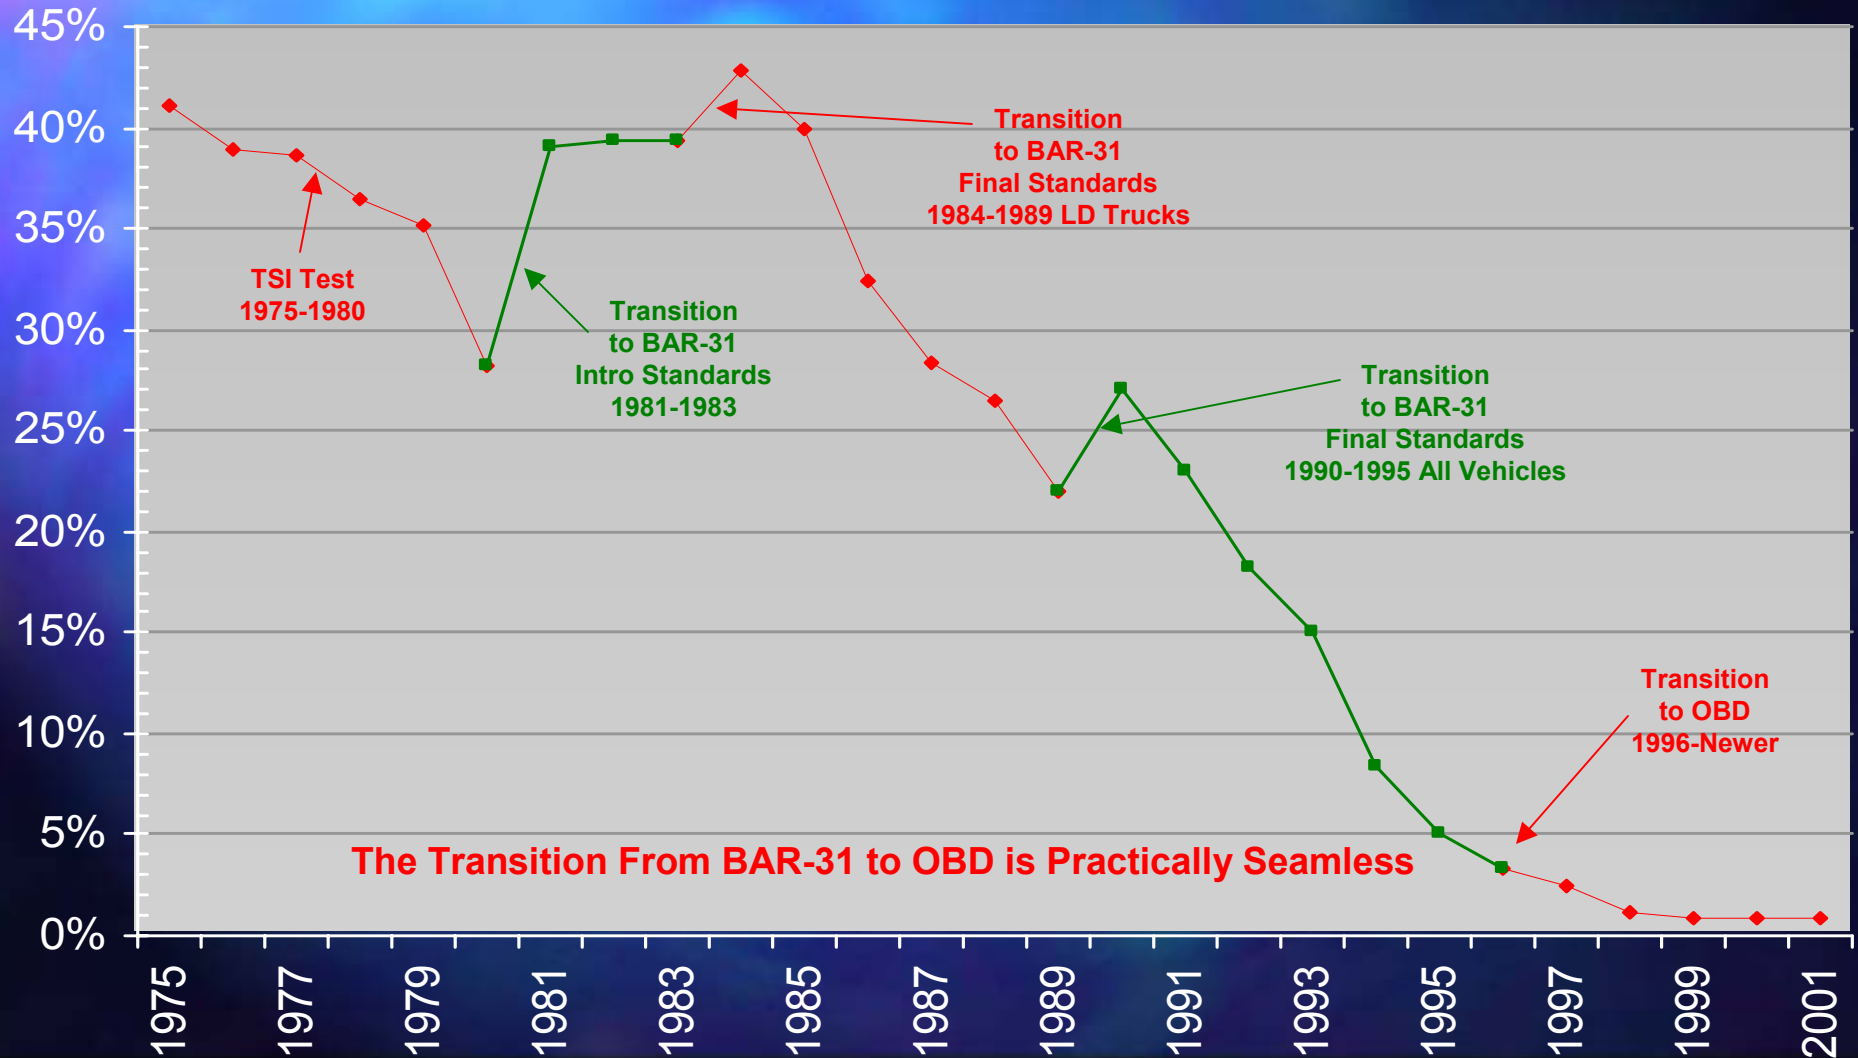

Oregon Vehicle Inspection Program

Decisions & Statistics

Ted Kotsakis - Presenter

TRUE STATISTICS FOR OREGON

- 100% pass rate on the "ready" first time the
 - 98% of the
 - 100% of their ver program
- maintain I/M

FAILURE RATE BY MODEL YEAR

INTRODUCTION STANDARDS/FINAL STANDARDS

Failure By Model Year

What is Oregon's Failure Rate vs Model Year and Test Type?

What Is Oregon's Vehicle Model Year Population Trend?

How Does Oregon's OBD Test Compare to its BAR-31 Test?

(Jan 14 - Jan 19) 2002
 2,972 Vehicles Tested
 Four Phase BAR-31 Test

■	Pass	BAR-31	Pass	OBD
■	Fail	BAR-31	Pass	OBD
■	Pass	BAR-31	Fail	OBD
■	Fail	BAR-31	Fail	OBD

Model Years

1996 = 587
 1997 = 353
 1998 = 710
 1999 = 331
 2000 = 813
 2001 = 167
 2002 = 11

Overall Result
 Fail BAR-31 = 93 or 3.13%
 Fail OBD = 101 or 3.40%

93.98%
2,793

How Does the OBD Failure Trend Compare to the BAR-31 Failure Trend?

How do Oregon's OBD Test Times Compare to Emission Test Times?