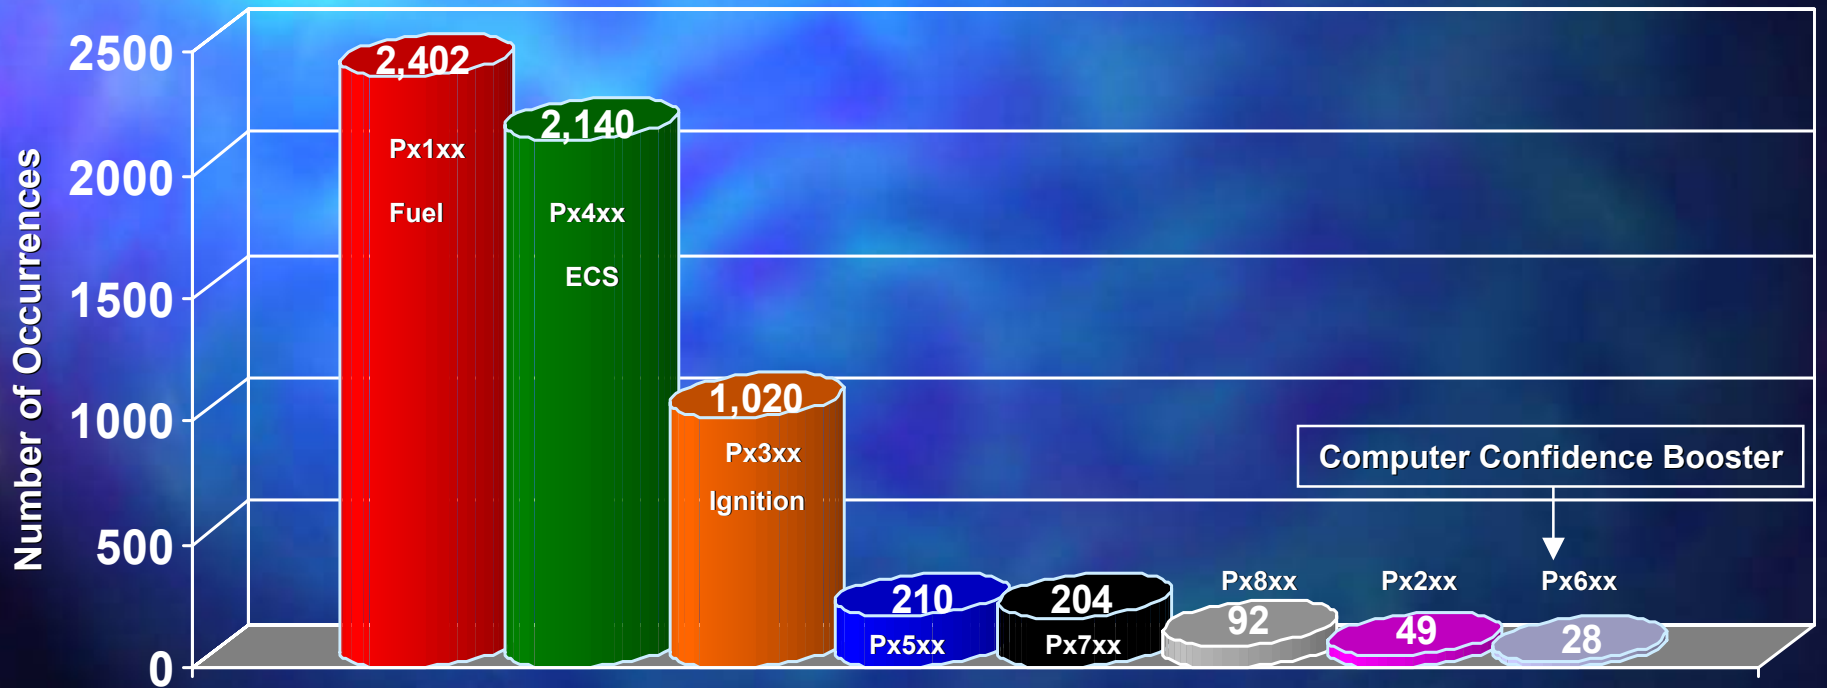

What Are Oregon's Top Vehicle OBD System Failures?

Based upon ALL DTC's Grouped by System

■ Px1xx Fuel & Air Metering	■ Px4xx Auxiliary Emission Controls	■ Px3xx Ignition System or Misfire
■ Px5xx Speed, Idle, Auxiliary Input	■ Px7xx Transmission	■ Px8xx Transmission
■ Px2xx Fuel Control	■ Px6xx Computer & Auxiliary Output