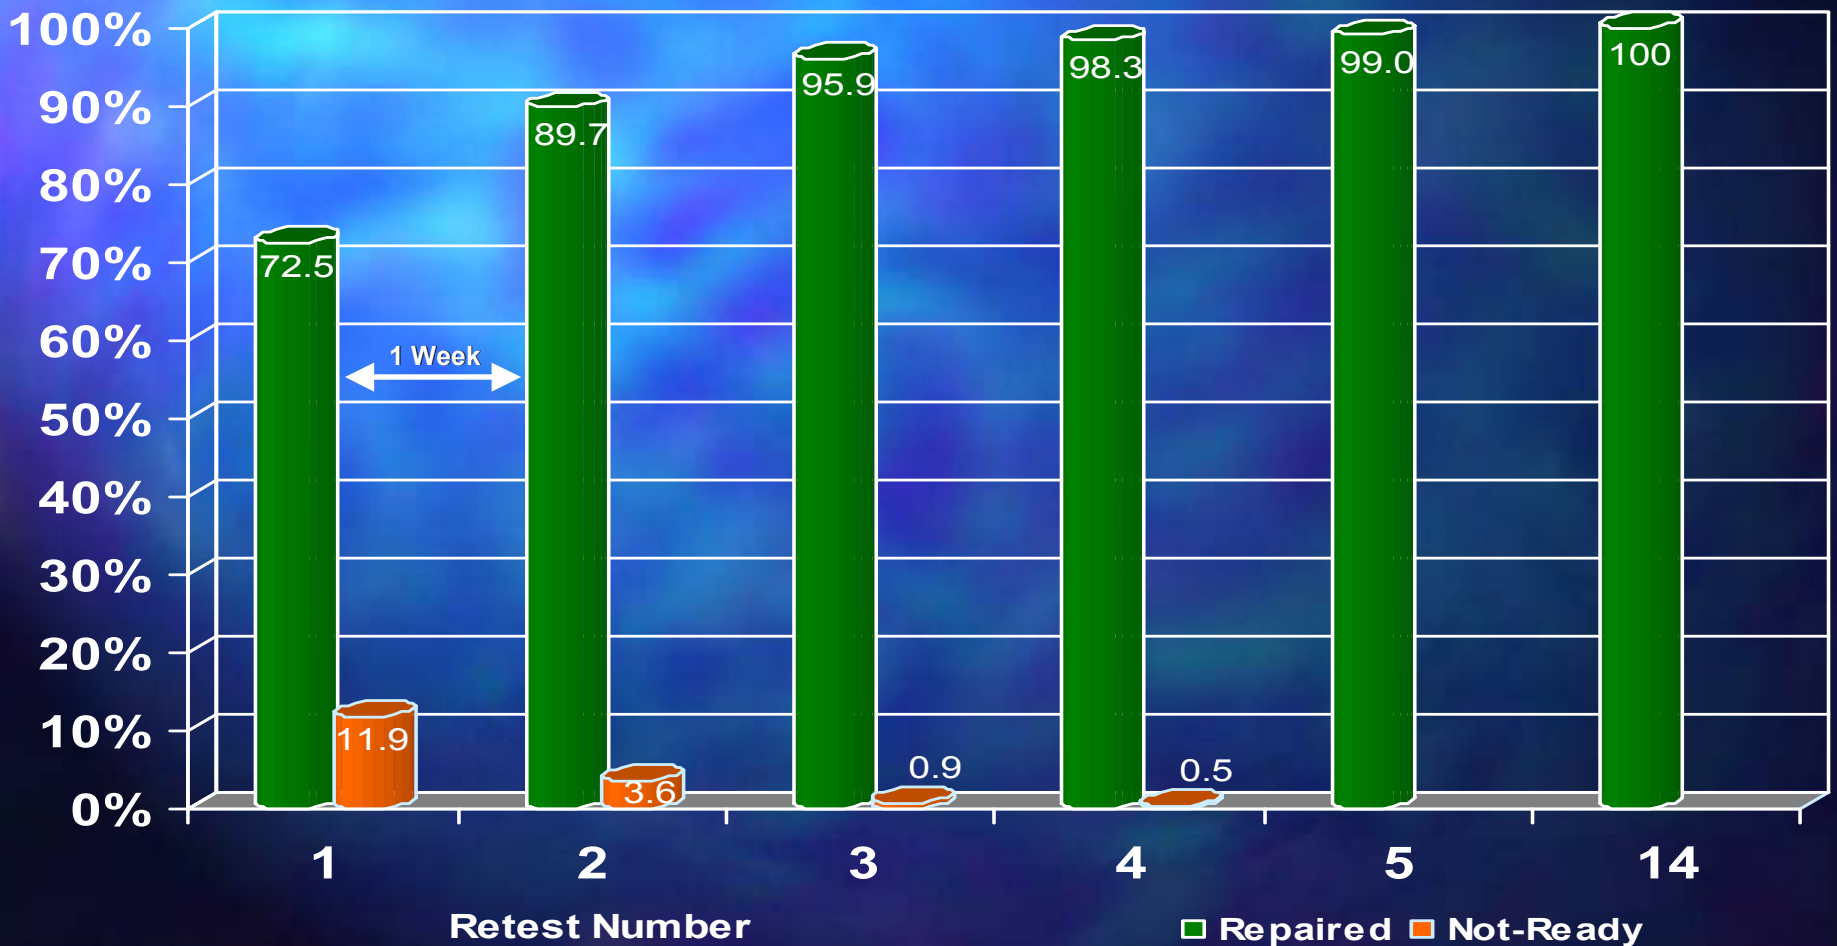

What is Oregon's MIL Repair Effectiveness & Not-Ready Rate?

804 Vehicles Tested Between Dec 2000 - Apr 2001