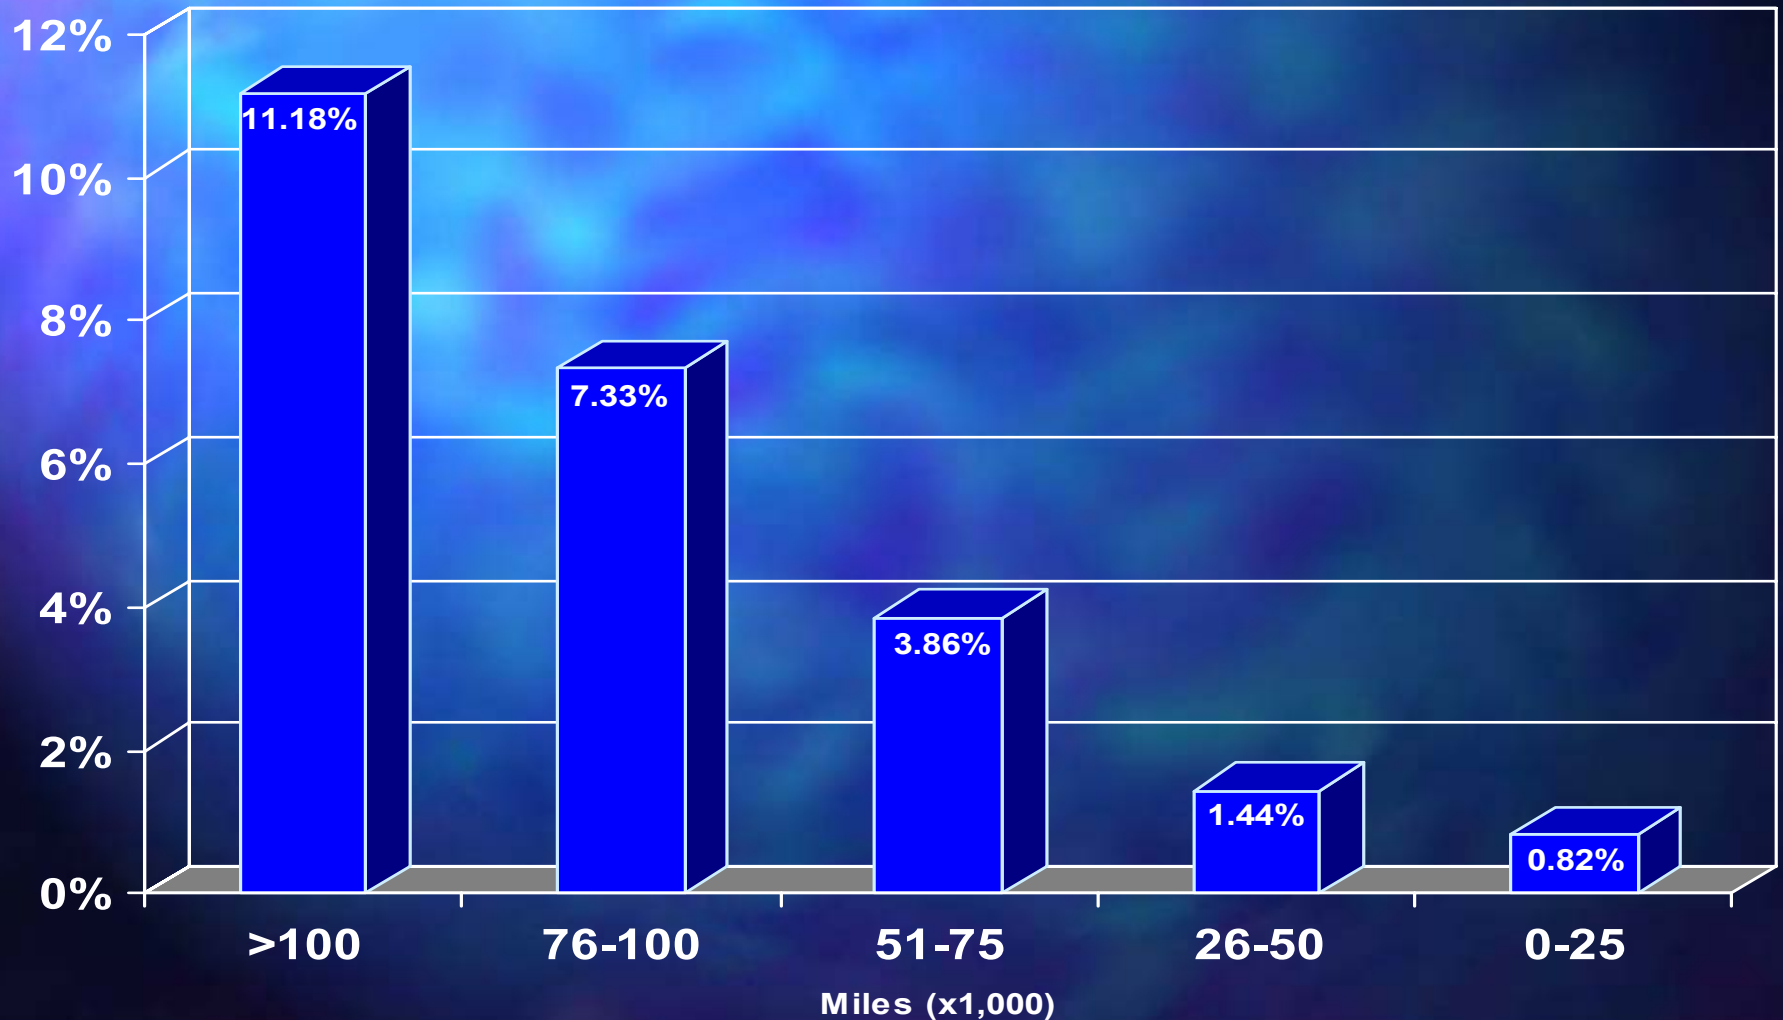

What is Oregon's OBD MIL Rate by Vehicle Mileage?