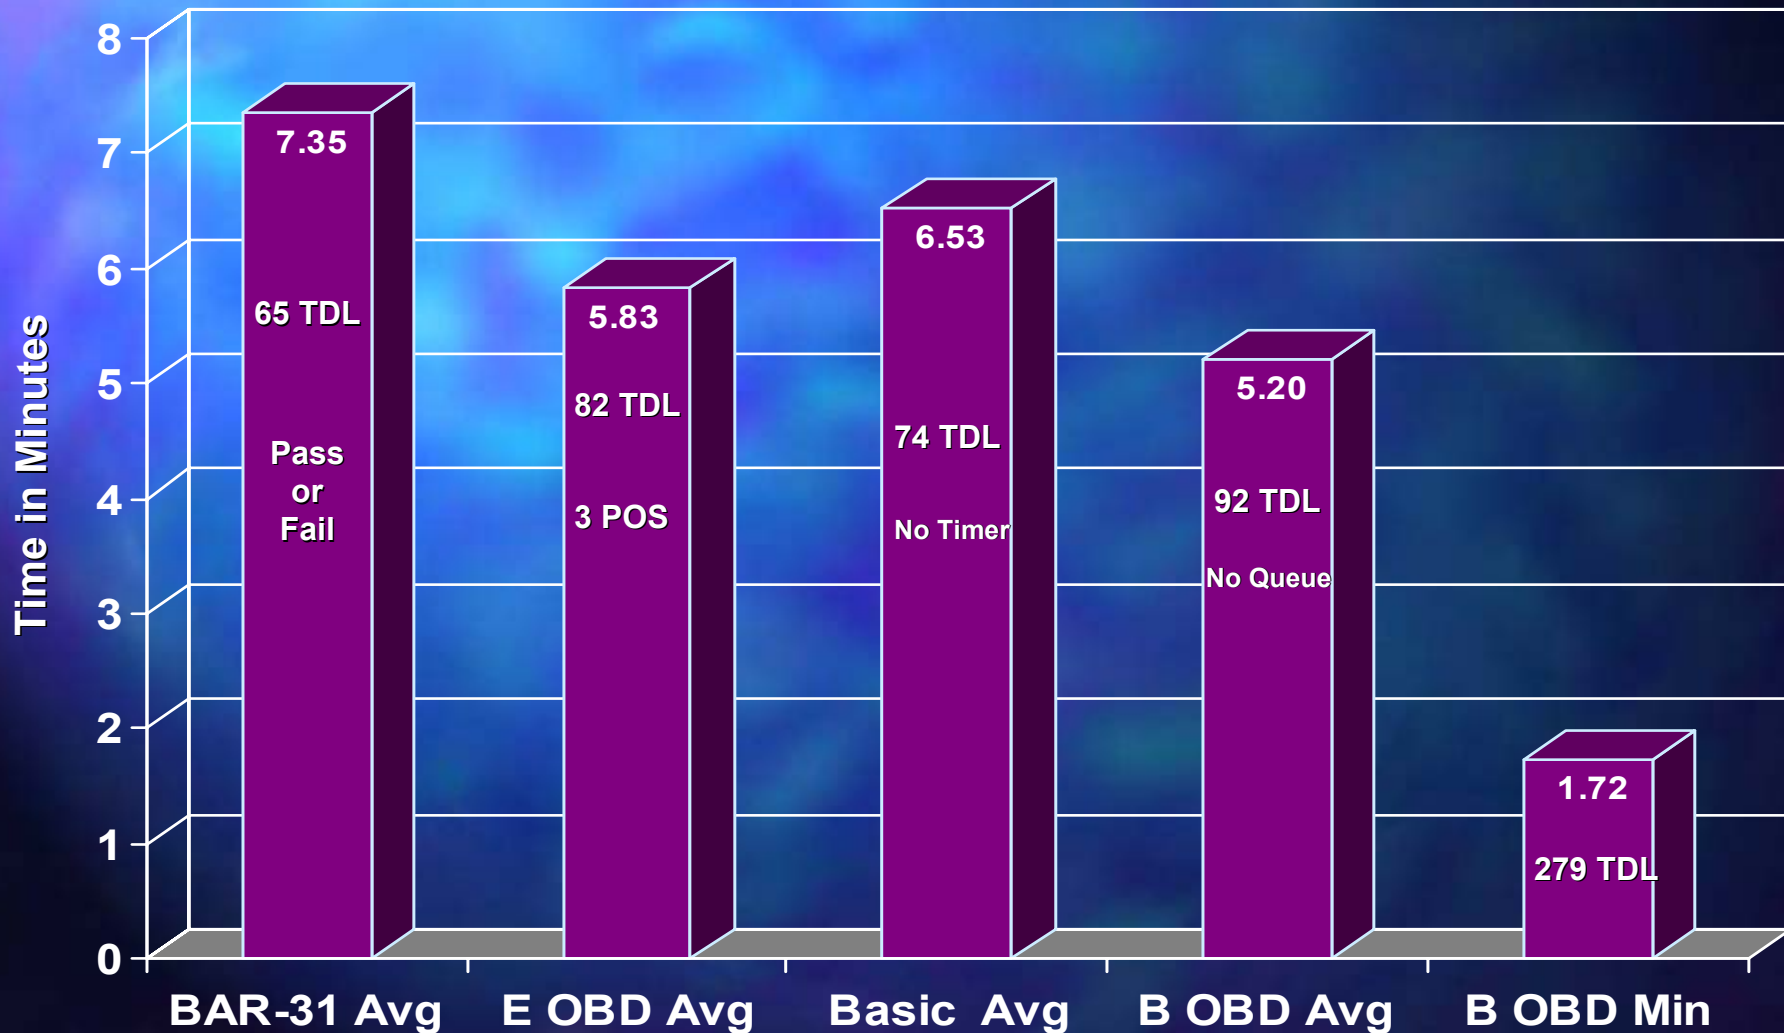

FAILURE RATE BY MODEL YEAR

INTRODUCTION STANDARDS/FINAL STANDARDS

Failure By Model Year

What is Oregon's Failure Rate vs Model Year and Test Type?

What Is Oregon's Vehicle Model Year Population Trend?

How Does Oregon's OBD Test Compare to its BAR-31 Test?

(Jan 14 - Jan 19) 2002
 2,972 Vehicles Tested
 Four Phase BAR-31 Test

■	Pass	BAR-31	Pass	OBD
■	Fail	BAR-31	Pass	OBD
■	Pass	BAR-31	Fail	OBD
■	Fail	BAR-31	Fail	OBD

Model Years

1996 = 587
 1997 = 353
 1998 = 710
 1999 = 331
 2000 = 813
 2001 = 167
 2002 = 11

Overall Result
 Fail BAR-31 = 93 or 3.13%
 Fail OBD = 101 or 3.40%

93.98%
2,793

How Does the OBD Failure Trend Compare to the BAR-31 Failure Trend?

How do Oregon's OBD Test Times Compare to Emission Test Times?

What Are Oregon's Top Ten Diagnostic Trouble Codes?

What Are Oregon's Top Vehicle OBD System Failures?

Based upon ALL DTC's Grouped by System

- | | | |
|--------------------------------------|-------------------------------------|------------------------------------|
| ■ Px1xx Fuel & Air Metering | ■ Px4xx Auxiliary Emission Controls | ■ Px3xx Ignition System or Misfire |
| ■ Px5xx Speed, Idle, Auxiliary Input | ■ Px7xx Transmission | ■ Px8xx Transmission |
| ■ Px2xx Fuel Control | ■ Px6xx Computer & Auxiliary Output | |