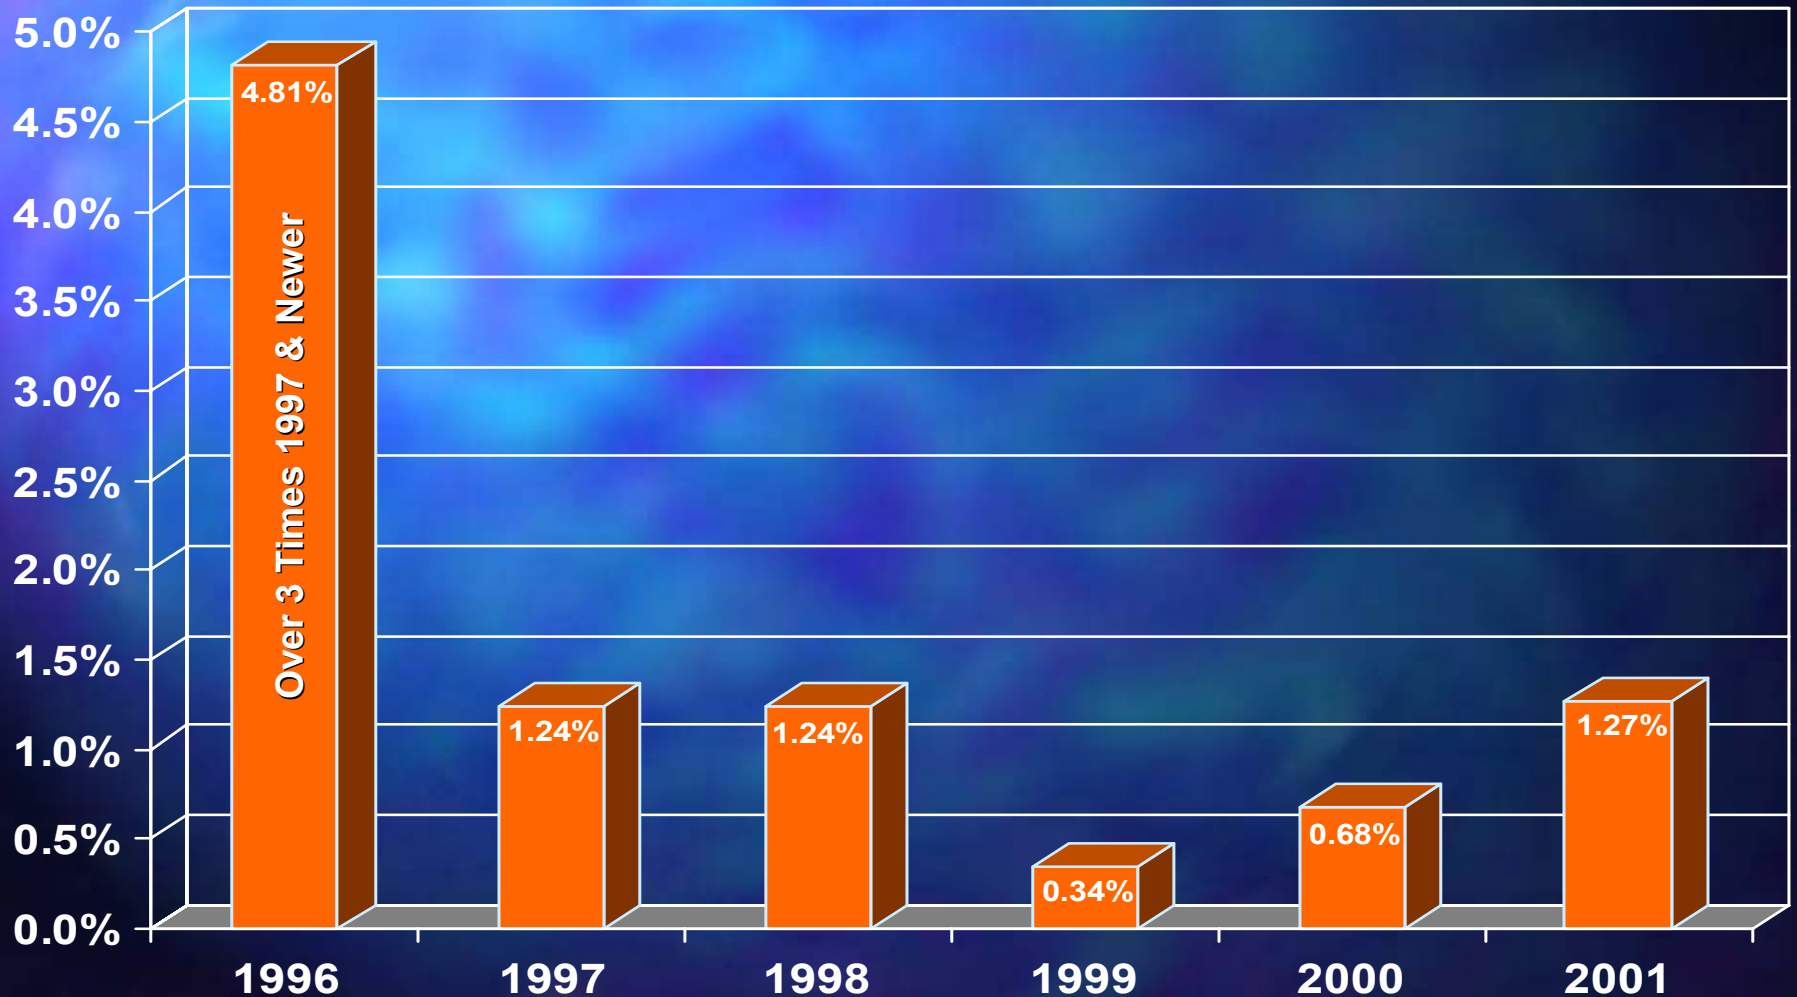

What is Oregon's OBD Not-Ready Rate by Model Year?