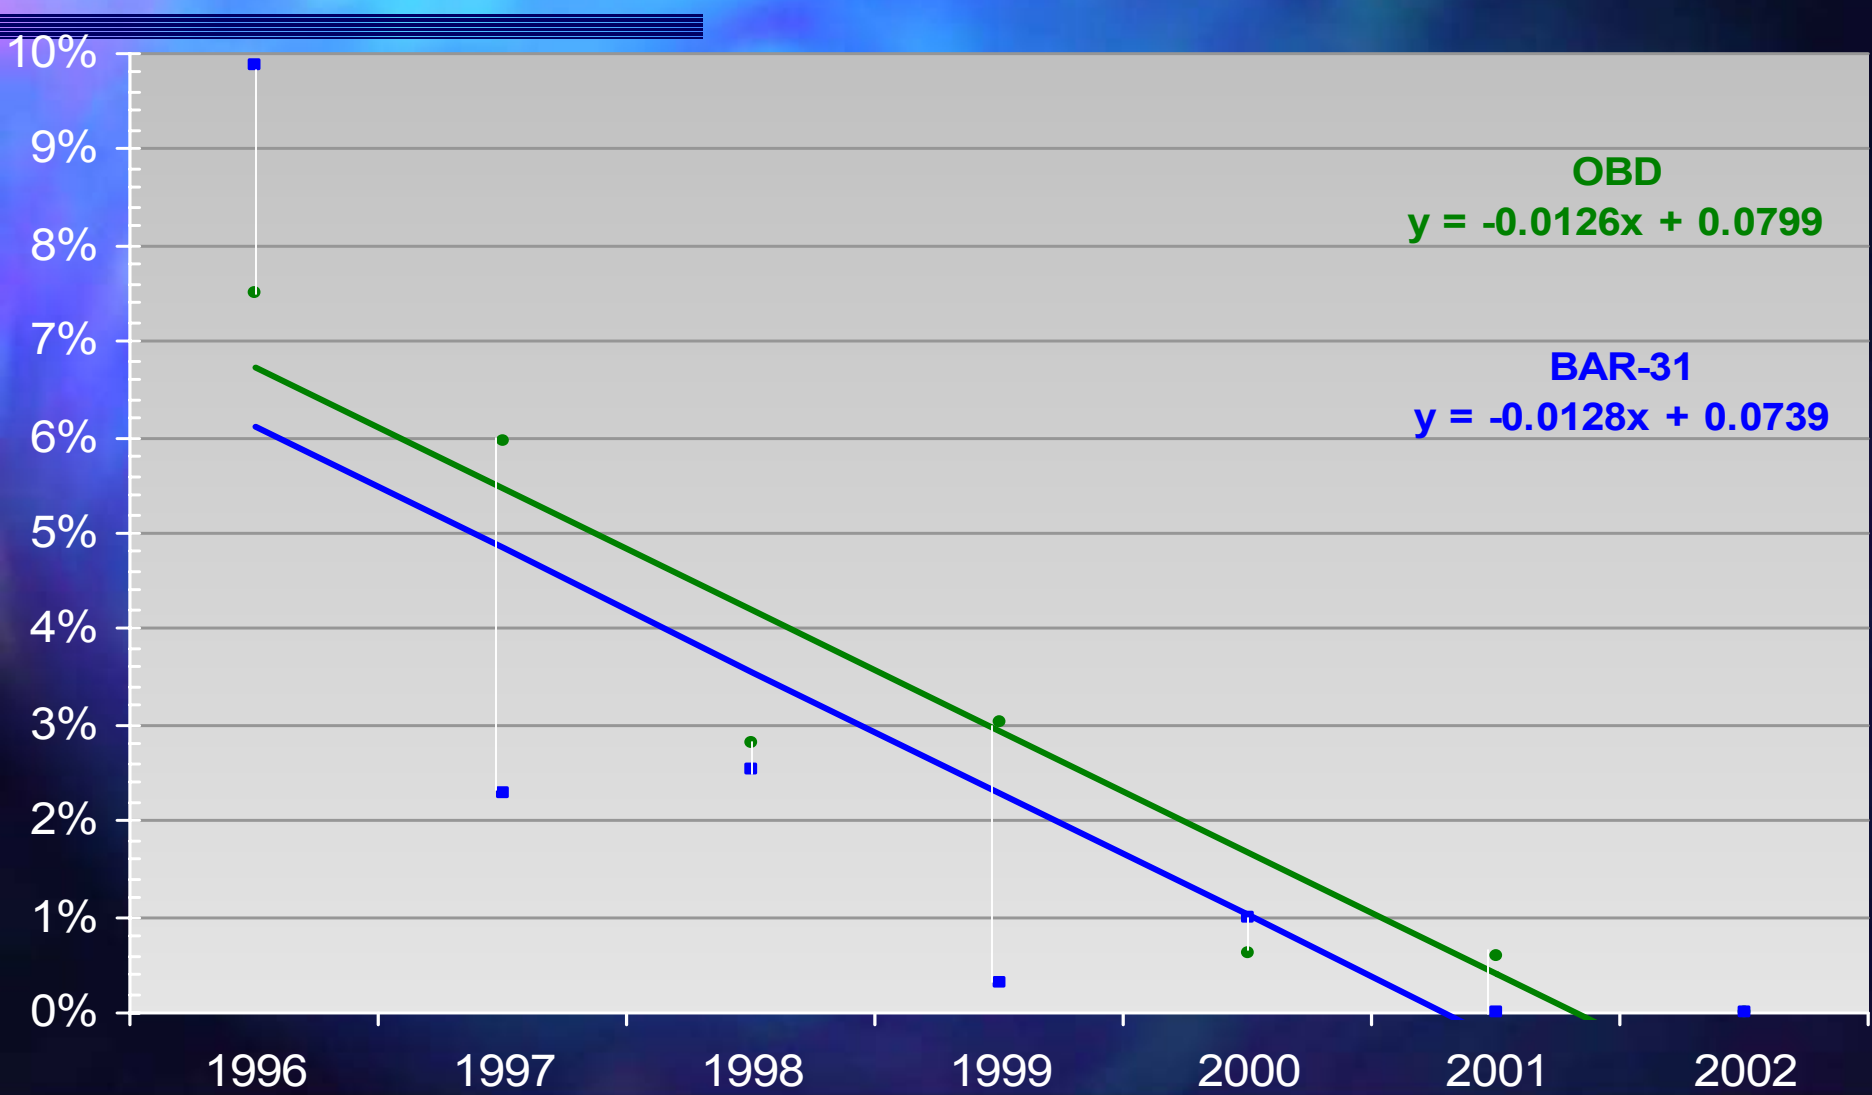

(Jan 14 - Jan 19) 2002
 2,972 Vehicles Tested
 Four Phase BAR-31 Test

■	Pass	BAR-31	Pass	OBD
■	Fail	BAR-31	Pass	OBD
■	Pass	BAR-31	Fail	OBD
■	Fail	BAR-31	Fail	OBD

Model Years

1996 = 587
 1997 = 353
 1998 = 710
 1999 = 331
 2000 = 813
 2001 = 167
 2002 = 11

Overall Result
 Fail BAR-31 = 93 or 3.13%
 Fail OBD = 101 or 3.40%

93.98%
2,793

How Does the OBD Failure Trend Compare to the BAR-31 Failure Trend?

How do Oregon's OBD Test Times Compare to Emission Test Times?